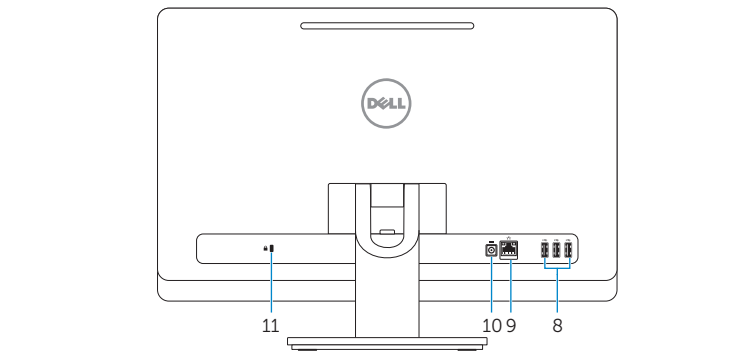

1. Lampu status kamera
2. Kamera
3. Mikrofon
4. Tombol pembuka drive optis
5. Drive optis
6. Lampu aktivitas hard disk
7. Tombol daya
8. Port USB 2.0 (3)
9. Port jaringan
10. Port adaptor daya

11. Slot kabel pengaman
12. Pembaca kartu media
13. Port USB 2.0 (2)
14. Port mikrofon
15. Port Headphone
16. Tombol hidup/mati display
17. Tombol pengurang kecerahan display
18. Tombol penambah kecerahan display