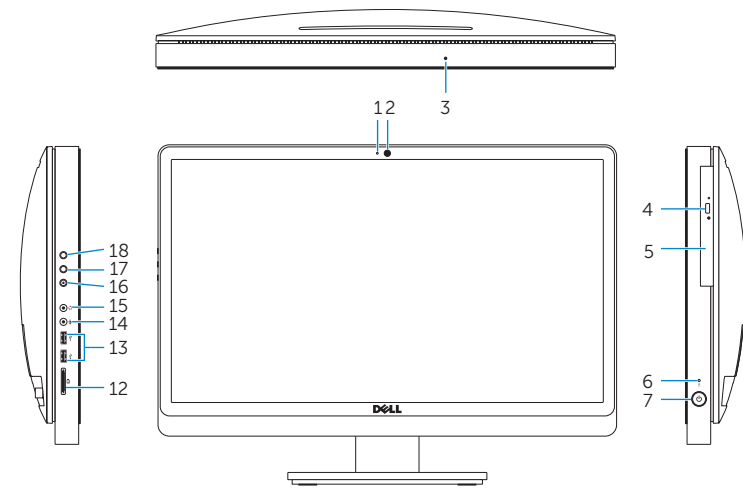

W06B

W06B001

Inspiron One 2020

Features

Fitur | الميزات

1. Camera-status light
2. Camera
3. Microphone
4. Optical-drive eject button
5. Optical drive
6. Hard-drive activity light
7. Power button
8. USB 2.0 ports (3)
9. Network port
10. Power-adaptor port

11. Security-cable slot
12. Media-card reader
13. USB 2.0 ports (2)
14. Microphone port
15. Headphone port
16. Display off/on button
17. Display brightness decrease button
18. Display brightness increase button